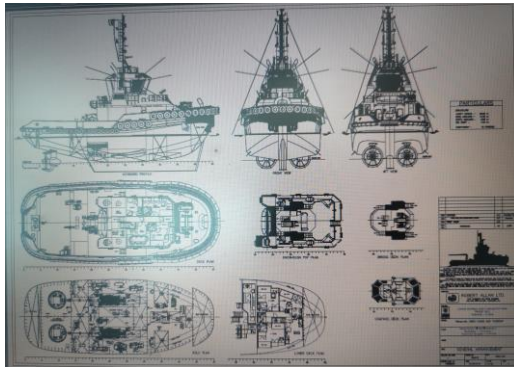

BE PART OF A GROWING PORT COMMUNITY

800 10 20 30

www.safeen.ae

Part of

موانئ أبوظبي
ABU DHABI PORTS