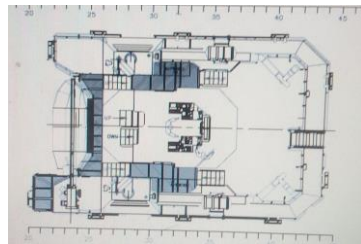

BE PART OF A GROWING PORT COMMUNITY

800 10 20 30

www.safeen.ae

Part of

موانئ أبوظبي
ABU DHABI PORTS