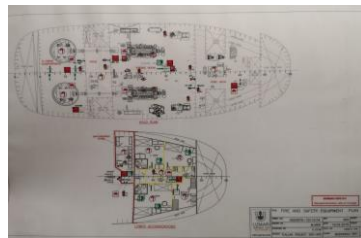

BE PART OF A GROWING PORT COMMUNITY

800 10 20 30

www.safeen.ae

Part of

موانئ أبوظبي
ABU DHABI PORTS