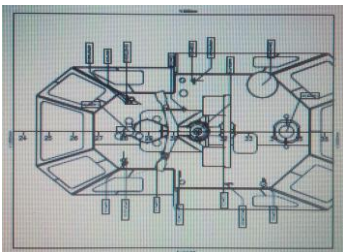

BE PART OF A GROWING PORT COMMUNITY

800 10 20 30

www.safeen.ae

Part of

موانئ أبوظبي
ABU DHABI PORTS